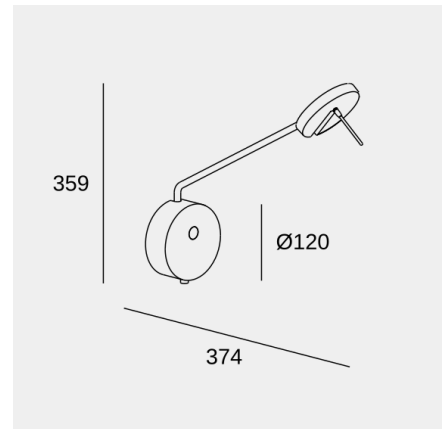

Invisible Reader Large

Francesc Vilaró

Reading lights Invisible Reader Large LED 11.2 LED warm-white 2700K TOUCH DIMMING Black 496lm

Technical features

- Luminaire total power: 11.2W
- Real lumens: 496
- Real lm/W: 44
- Correlated Colour Temperature (CCT): LED warm-white 2700K
- Structure material: Steel, Aluminium
- Structure finish: Black
- Diffuser material: Methacrylate
- Diffuser finish: Tinted
- Driver Brand: MEANWELL
- Voltage / frequency: 100-240V/50-60Hz
- Dimming protocol: TOUCH DIMMING
- Power Factor: 0.40
- Useful life: 50,000h L80B20
- Warranty: 5 años

Luminotechnic features

- CRI: 90
- MacAdam steps: 3
- Photobiological risk: RG0
- UGR crosswise: 25.8
- UGR lengthwise: 25.4

Lampholder	Quantity	Light source power (W)
LED	1	9W

Image may not match reference. LedsC4 reserves the right to amend any of the product's components. The data related to flux, power and colour temperature may be subject to changes made by the manufacturer.

Invisible Reader Large

Francesc Vilaró

Reading lights Invisible Reader Large LED 11.2 LED warm-white 2700K TOUCH DIMMING Black 496lm

Logistics

x 6

Net weight (kg): 0.97

Packaged weight (kg): 1.77

Packaging: 215mm x 105mm x 600mm