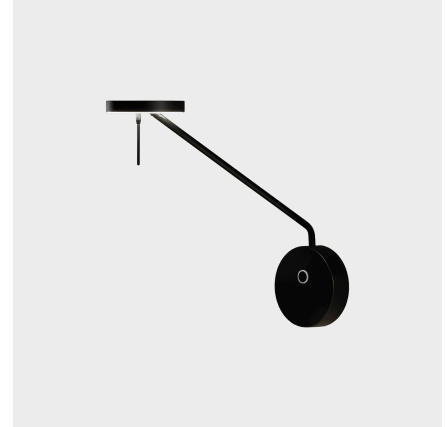

Invisible Reader Large

Francesc Vilaró

Reading lights Invisible Reader Large LED 11.2 LED warm-white 2700K TOUCH DIMMING Black 496lm

Technical features

- Luminaire total power: 11.2W
- Real lumens: 496
- Real lm/W: 44
- Correlated Colour Temperature (CCT): LED warm-white 2700K
- Structure material: Steel, Aluminium
- Structure finish: Black
- Diffuser material: Methacrylate
- Diffuser finish: Tinted
- Driver Brand: MEANWELL
- Voltage / frequency: 100-240V/50-60Hz
- Dimming protocol: TOUCH DIMMING
- Power Factor: 0.40
- Useful life: 50,000h L80B20
- Warranty: 5 años

Luminotechnic features

- CRI: 90
- MacAdam steps: 3
- Photobiological risk: RG0
- UGR crosswise: 25.8
- UGR lengthwise: 25.4

Lampholder	Quantity	Light source power (W)
LED	1	9W

Image may not match reference. LedsC4 reserves the right to amend any of the product's components. The data related to flux, power and colour temperature may be subject to changes made by the manufacturer.

Invisible Reader Large

Francesc Vilaró

Reading lights Invisible Reader Large LED 11.2 LED warm-white 2700K TOUCH DIMMING Black 496lm

Logistics

x 6

Net weight (kg): 0.97

Packaged weight (kg): 1.77

Packaging: 215mm x 105mm x 600mm