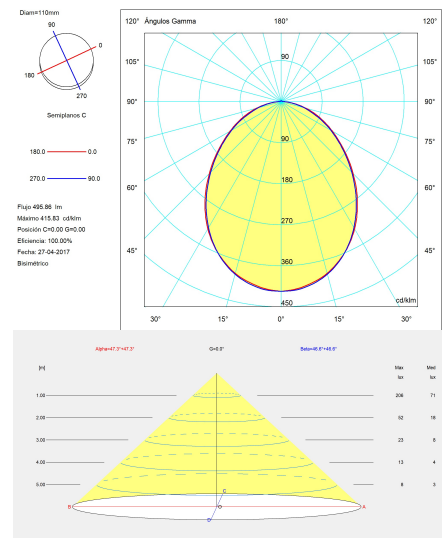

Luminotechnic features

- CRI: 90
- MacAdam steps: 3
- Photobiological risk: RG0
- UGR crosswise: 25.8
- UGR lengthwise: 25.4

Lampholder	Quantity	Light source power (W)
LED	1	9W

Image may not match reference. LedsC4 reserves the right to amend any of the product's components. The data related to flux, power and colour temperature may be subject to changes made by the manufacturer.