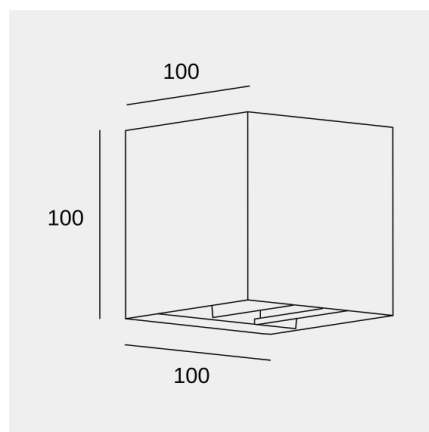

Kub

LedsC4 Team

Wall fixture Kub LED 5.7 LED warm-white 3000K ON-OFF Black 271lm

Technical features

- Luminaire total power: 5.7W
- Real lumens: 271
- Real lm/W: 48
- Correlated Colour Temperature (CCT): LED warm-white 3000K
- UGR: <=22
- Structure material: Aluminium, Aluminium
- Structure finish: Black
- Driver Brand: HEP
- Voltage / frequency: 100-240V/50-60Hz
- Dimming protocol: ON-OFF
- Power Factor: 0.50
- Useful life: 50,000h L80B20
- Warranty: 5 años
- Easily recyclable luminaire

Luminotechnic features

- CRI: 80
- MacAdam steps: 3
- Photobiological risk: RG2
- UGR crosswise: 12.1
- UGR lengthwise: 26.2

Lampholder	Quantity	Light source power (W)
LED	1	4.3W

Image may not match reference. LedsC4 reserves the right to amend any of the product's components. The data related to flux, power and colour temperature may be subject to changes made by the manufacturer.