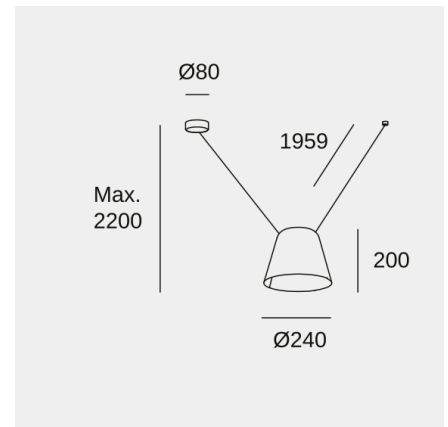

### Technical features

Luminaire total power: 15W

Lens / reflector angle: HORIZONTAL 130°

Structure material: Aluminium

Structure finish: Black

Max. size of light bulb: 120/100 mm

Recommended light bulb: E27

### Luminotechnic features

Lampholder	Quantity	Light source power (W)	Correlated Colour Temperature (CCT)
E27	1	Max. power 15W	-

Photometric test performed with a standard bulb

Image may not match reference. LedsC4 reserves the right to amend any of the product's components. The data related to flux, power and colour temperature may be subject to changes made by the manufacturer.